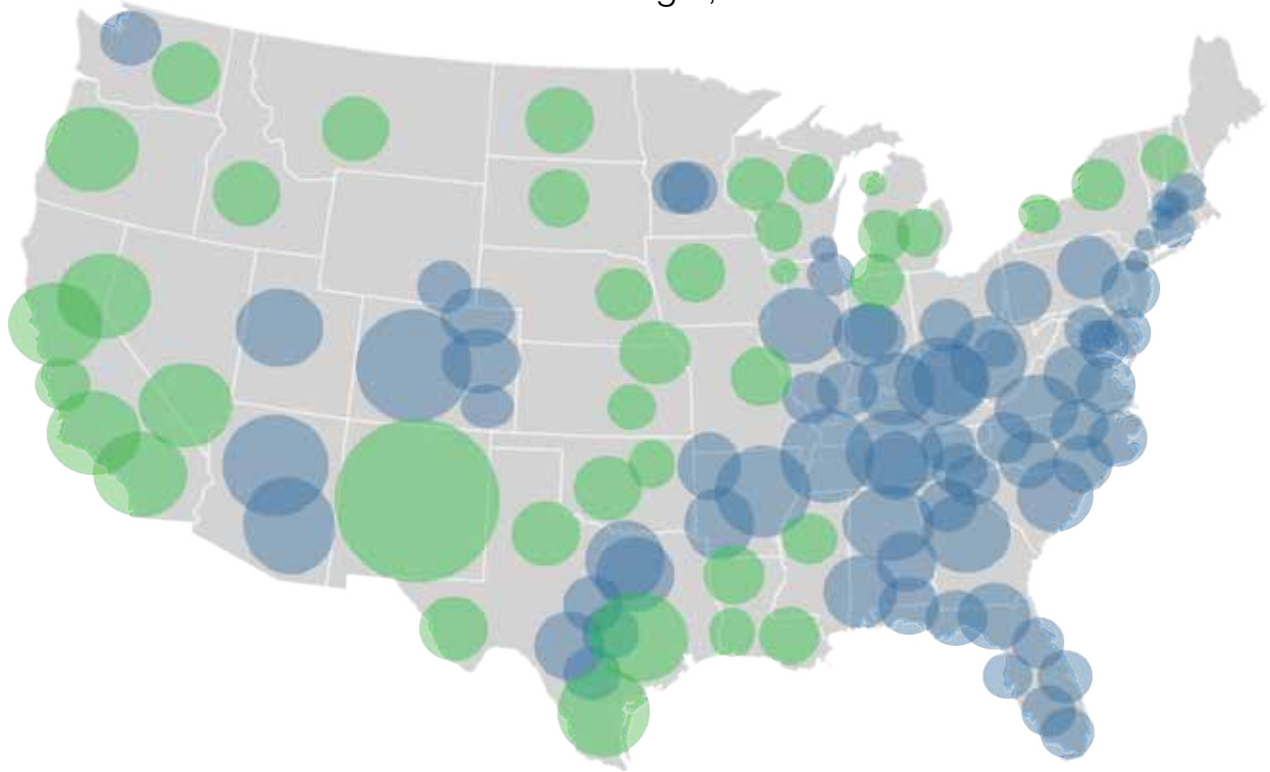

Available Services

- Warranty & non-warranty
- Retrofit & replacement
- Preventative maintenance
- Installations
- Service contracts
- Call summaries
- Invoice inquiries
- Emergency

NF385-A

Coverage Map

Service Logic, LLC