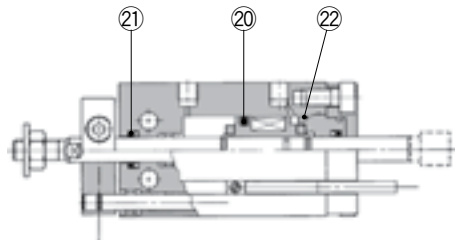

### Construction

Rod piping, male thread: ZC(D)UKQ

With auto switch

ø10

ø16 to ø32

\* The numbers are the same as the "Construction" of the Best Pneumatics No.2 Series ZCUK.

\*[BLUE](#) links will lead to purchase pages.