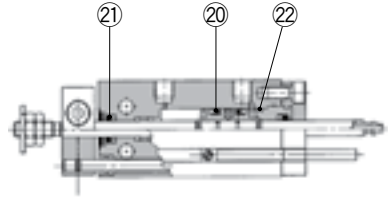

Free Mount Cylinder for Vacuum

Series ZCUK

Construction

Rod piping, male thread: ZC(D)UKQ

With auto switch

ø10