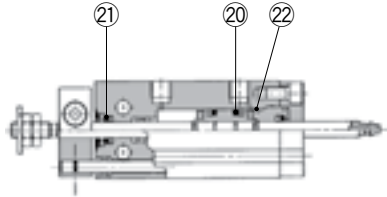

Free Mount Cylinder for Vacuum

Series ZCUK

Construction

Rod piping, male thread: ZC(D)UKQ

With auto switch

ø10