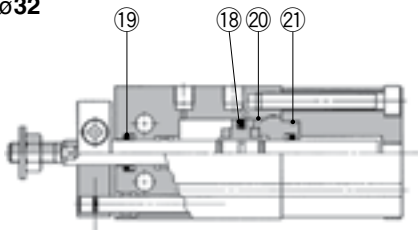

## Construction

Cap piping, male thread: ZC(D)UKC

With auto switch

ø10

ø16 to ø32

\* The numbers are the same as the "Construction" of the Best Pneumatics No.2 Series ZCUK.

\*[BLUE](#) links will lead to purchase pages.

### Replacement Parts: Seal Kit

Bore size (mm)	Kit no.	Contents
10	<a href="#">ZCU10-PS</a>	Set of left nos. 18, 19, 20, 21.
16	<a href="#">ZCU16-PS</a>	
20	<a href="#">ZCU20-PS</a>	
25	<a href="#">ZCU25-PS</a>	
32	<a href="#">ZCU32-PS</a>	