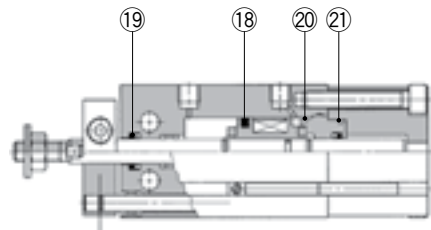

## Construction

Cap piping, male thread: ZC(D)UKC

With auto switch

ø10

ø16 to ø32

\* The numbers are the same as the "Construction" of the Best Pneumatics No.2 Series ZCUK.

\*[BLUE](#) links will lead to purchase pages.

### Replacement Parts: Seal Kit

Bore size (mm)	Kit no.	Contents
10	<a href="#">ZCU10-PS</a>	Set of left nos. 18, 19, 20, 21.
16	<a href="#">ZCU16-PS</a>	
20	<a href="#">ZCU20-PS</a>	
25	<a href="#">ZCU25-PS</a>	
32	<a href="#">ZCU32-PS</a>	