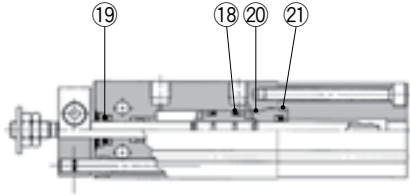

## Construction

Cap piping, male thread: ZC(D)UKC

With auto switch

ø10

ø16 to ø32

\* The numbers are the same as the "Construction" of the Best Pneumatics No.2 Series ZCUK.

\*[BLUE](#) links will lead to purchase pages.