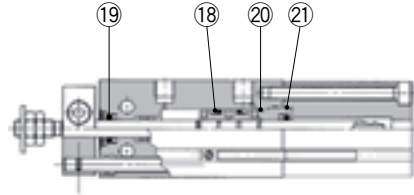

## Construction

Cap piping, male thread: ZC(D)UKC

With auto switch

ø10

ø16 to ø32

\* The numbers are the same as the "Construction" of the Best Pneumatics No.2 Series ZCUK.

\*[BLUE](#) links will lead to purchase pages.