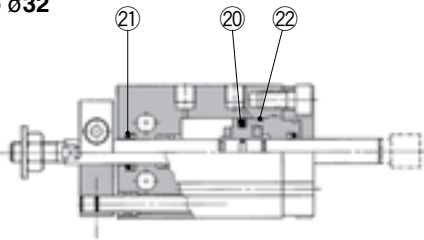

### Construction

Rod piping, male thread: ZC(D)UKQ

With auto switch

ø10

ø16 to ø32

\* The numbers are the same as the "Construction" of the Best Pneumatics No.2 Series ZCUK.

\*[BLUE](#) links will lead to purchase pages.